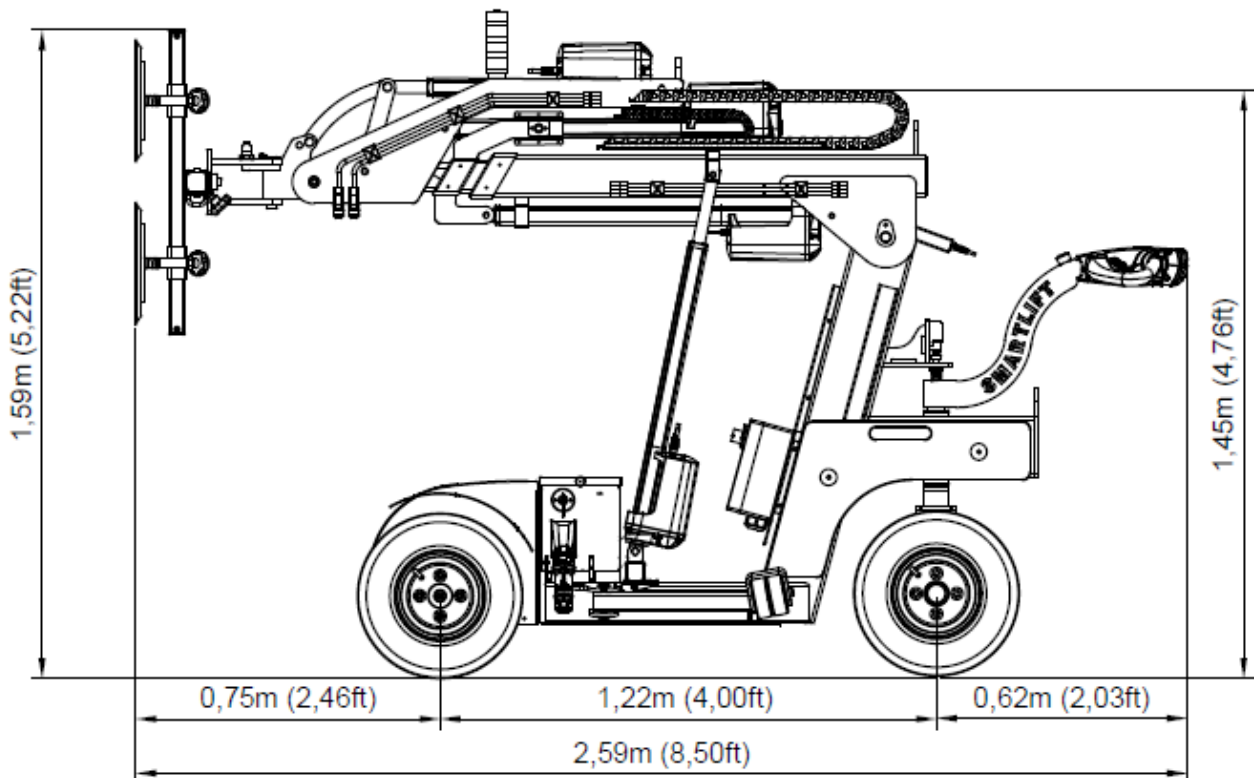

SL409 OUTDOOR HLE

Technical specifications

Lifting cap. arm in/out	430/100kg – 950/220lb
Lifting height	3,65m / 11,98ft
Extension of arm	600+600mm / 24+24in
Tilt	53° back / 131° fwd
Side shift	100mm / 4in
Charging voltage	230V / 110V
Charging time	Approx. 10 hrs.
Running period	Up to 10 hrs.
Front-wheel drive	1500W
Width	0,82m / 2,69ft
Suction pads	4xØ300mm / 4x12in
Curb weight	720kg / 1590lb

Load chart