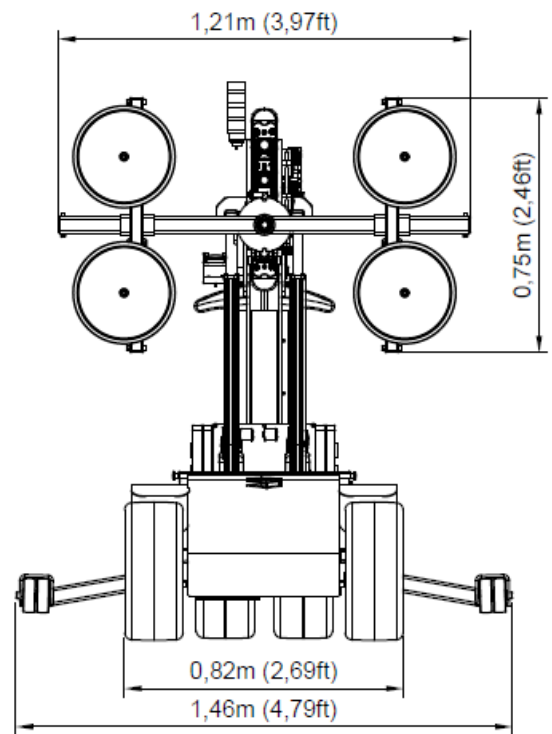

SL409 OUTDOOR HLE

Technical specifications

Lifting cap. arm in/out	430/100kg – 950/220lb
Lifting height	3,65m / 11,98ft
Extension of arm	600+600mm / 24+24in
Tilt	53° back / 131° fwd
Side shift	100mm / 4in
Charging voltage	230V / 110V
Charging time	Approx. 10 hrs.
Running period	Up to 10 hrs.
Front-wheel drive	1500W
Width	0,82m / 2,69ft
Suction pads	4xØ300mm / 4x12in
Curb weight	720kg / 1590lb

Load chart