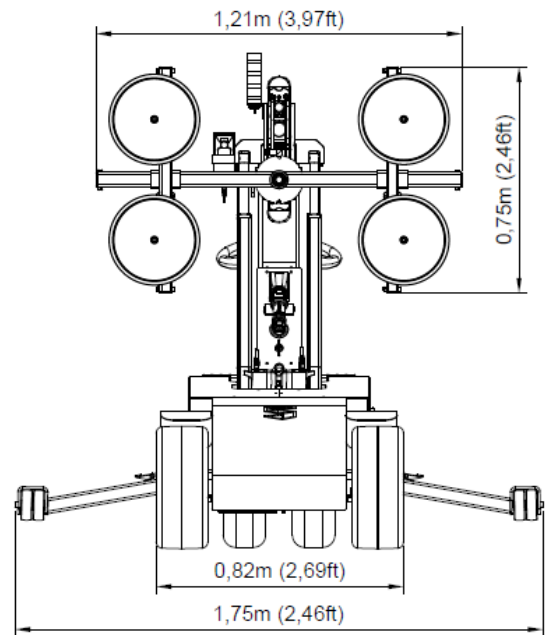

## Technical specifications

Lifting cap. arm in/out	350/170kg – 770/370lb
Lifting height	3,07m / 10,07ft
Extension of arm	600mm / 2,69ft
Tilt	35° back / 135° fwd
Side shift	100mm / 4in
Charging voltage	230V / 110V
Charging time	Approx. 10 hrs.
Running period	Up to 10 hrs.
Front-wheel drive	1500W
Width	0,82m / 2,69ft
Suction pads	4 x Ø300mm / 4 x Ø12in
Curb weight	620kg / 1370lb

# Load chart