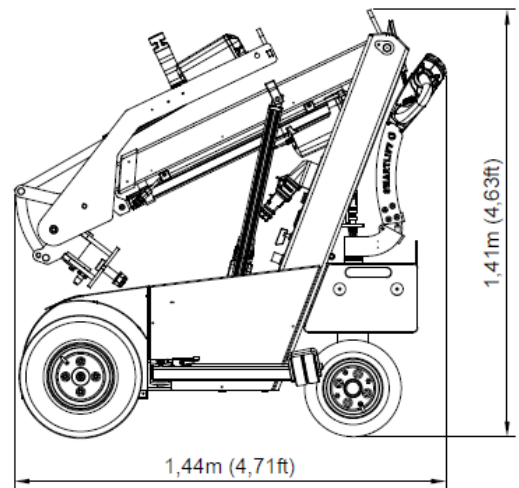

# SL309 OUTDOOR

## Technical specifications

Lifting cap. arm in/out	350/170kg – 770/370lb
Lifting height	3,07m / 10,07ft
Extension of arm	600mm / 2,69ft
Tilt	35° back / 135° fwd
Side shift	100mm / 4in
Charging voltage	230V / 110V
Charging time	Approx. 10 hrs.
Running period	Up to 10 hrs.
Front-wheel drive	1500W
Width	0,82m / 2,69ft
Suction pads	4 x Ø300mm / 4 x Ø12in
Curb weight	620kg / 1370lb