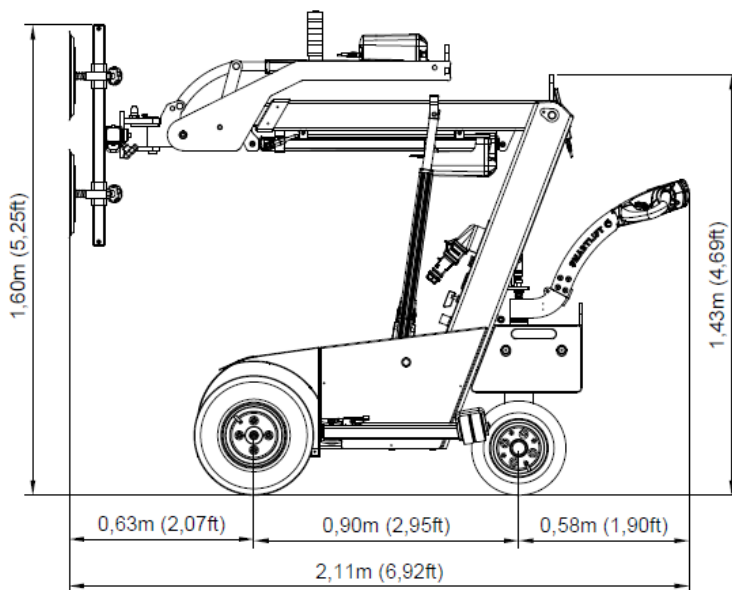

# SL309 OUTDOOR

## Technical specifications

Lifting cap. arm in/out	350/170kg – 770/370lb
Lifting height	3,07m / 10,07ft
Extension of arm	600mm / 2,69ft
Tilt	35° back / 135° fwd
Side shift	100mm / 4in
Charging voltage	230V / 110V
Charging time	Approx. 10 hrs.
Running period	Up to 10 hrs.
Front-wheel drive	1500W
Width	0,82m / 2,69ft
Suction pads	4 x Ø300mm / 4 x Ø12in
Curb weight	620kg / 1370lb