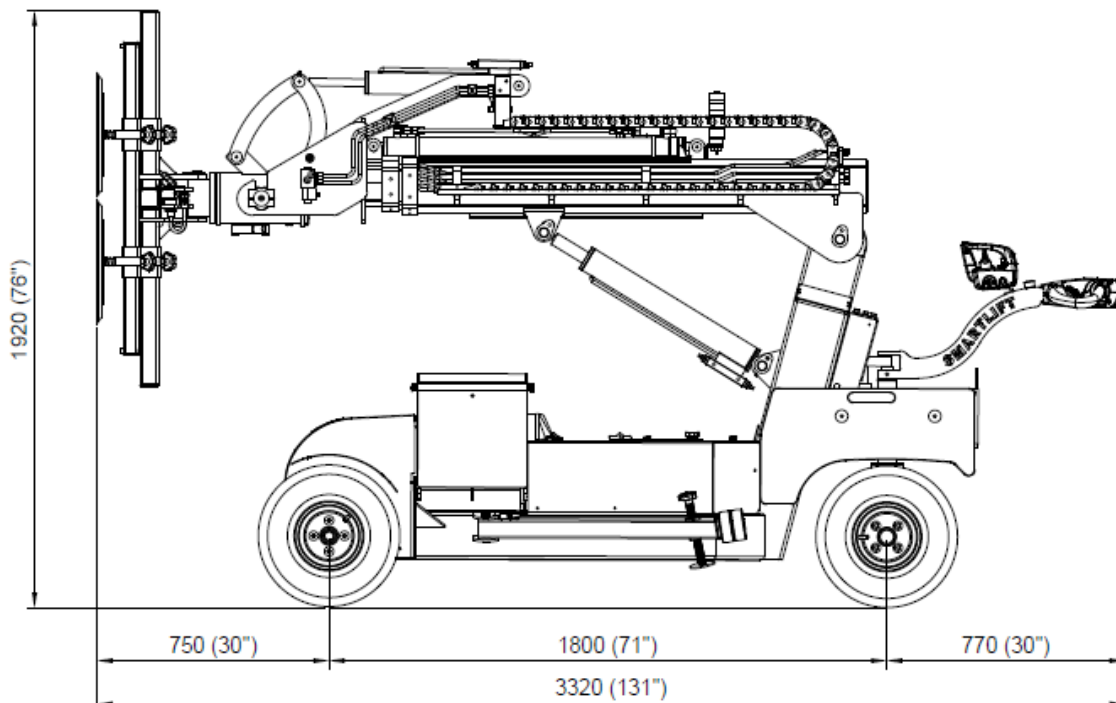

# SL1009 OUTDOOR

## Technical specifications

Lifting cap. arm in/out	1000/280kg – 2200/620lb
Lifting height	4650mm / 183in
Extension of arm	830+830mm / 33+33in
Tilt	44° back / 80° fwd
Side shift	100mm / 4in
Charging voltage	230V / 110V
Charging time	Approx. 8 hrs.
Running period	Up to 10 hrs.
Front-wheel drive	2500W
Width	1020mm / 40in
Suction pads	6xØ400mm / 6x16in
Curb weight	1480kg / 3260lb

# Load chart