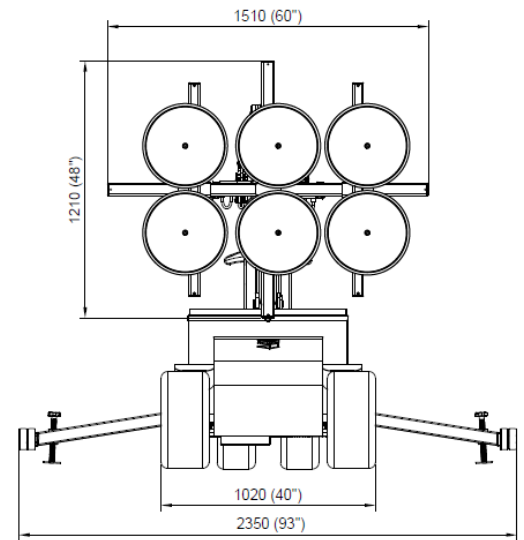

## Technical specifications

Lifting cap. arm in/out	1000/280kg – 2200/620lb
Lifting height	4650mm / 183in
Extension of arm	830+830mm / 33+33in
Tilt	44° back / 80° fwd
Side shift	100mm / 4in
Charging voltage	230V / 110V
Charging time	Approx. 8 hrs.
Running period	Up to 10 hrs.
Front-wheel drive	2500W
Width	1020mm / 40in
Suction pads	6xØ400mm / 6x16in
Curb weight	1480kg / 3260lb

# Load chart